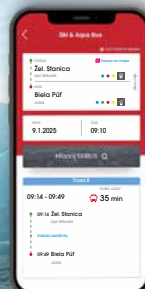

Available on the **App Store**

ANDROID APP ON **Google Play**

Zmena cestovného poriadku vyhradená. / Timetable change without notice. Kontakt na dispečing / Dispatching Call Center +421 904 751 700

The activity is implemented with the financial support of the Ministry of Tourism and Sports of the Slovak Republic.

Visit Liptov.sk/skibus